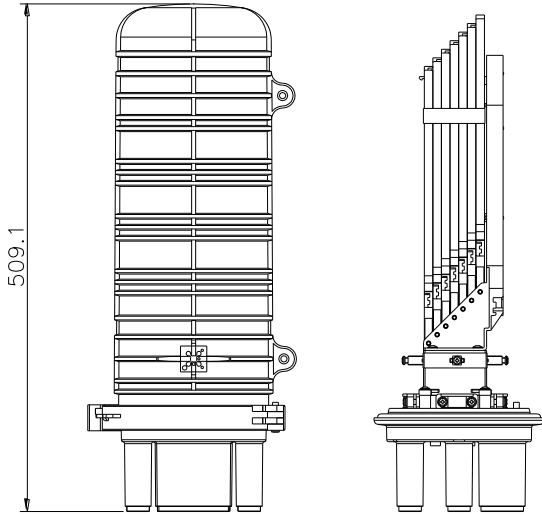

#### Description:

CV015 is widely applied to the splicing, distributing variable optical cables.

#### Feature:

- 1) Splice tray: Max. 6pcs, each 24cores
- 2) Cable port: 4pcs round port  $\phi 20\text{mm}$ , 1pc ellipse port for supporting cable entry without cutting. All cable ports are heat shrink sealing.
- 3) Waterproof: IP68
- 4) Wall-mounting, aerial hanger and pole holding
- 5) Material: high impact resistance PP materials with UV

#### Specification:

Model	Max. capacity	Dimension	Material	Splice tray
CV015	144 fibers	$\phi 182.5 \times 509.1$ mm	PP	6pcs, 24 fibers

**Size (mm):**

**Cable distribution:**